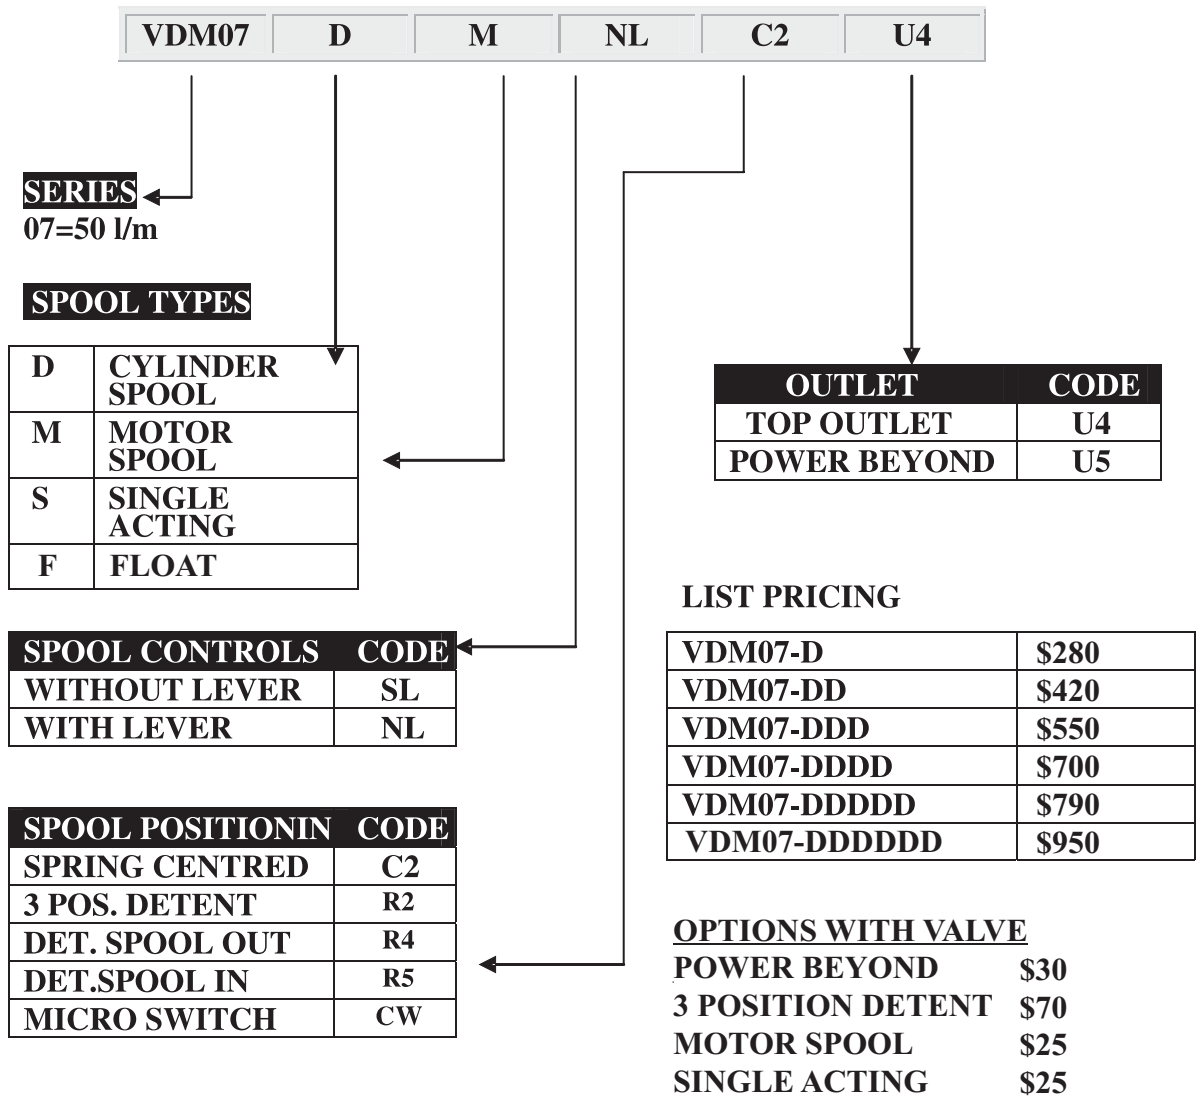

## SALAMI MONOBLOCK CONTROL VALVES

**SIGMA HYDRAULICS AUSTRALIA PTY LTD**  
**Tel: (02) 9729 4108 Fax: (02) 9729 4113**

*Salami Mobile Hydraulics Authorised Distributor Australia/New Zealand*